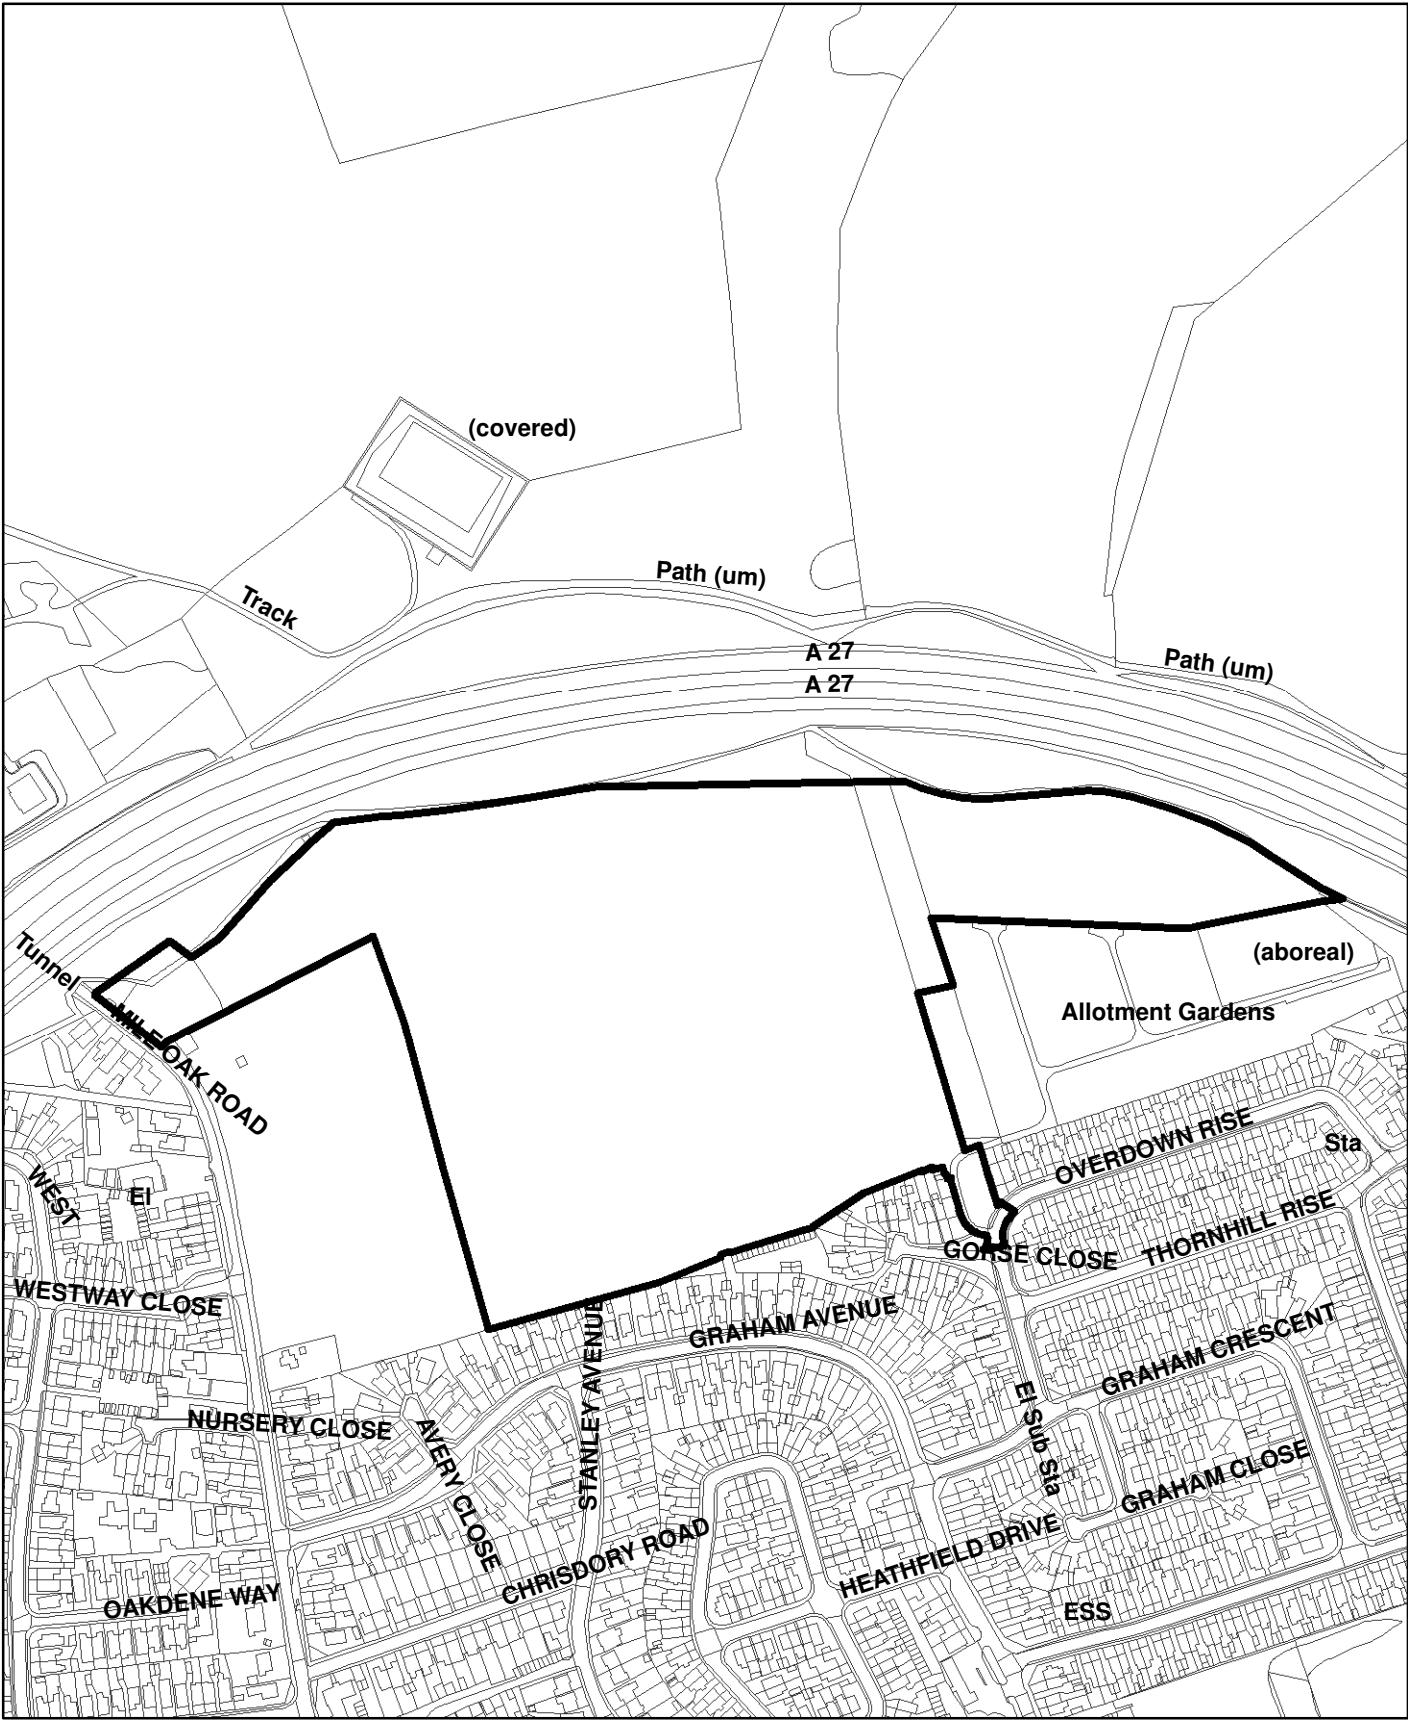

# BH2018\_01441 Overdown Rise And Mile Oak Road

N

Scale: 1:4,000